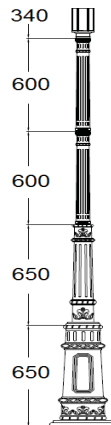

## APPLICATION & DIMENSIONS

Decorative pole made of extruded aluminum with cast aluminium base with Electrostatic coating .

## PHYSICAL CHARACTERISTICS

Installation	Ground Mounted
Height	2.5 m
Body Material	Die Cast Aluminium
Standard Finish	Electrostatic painted