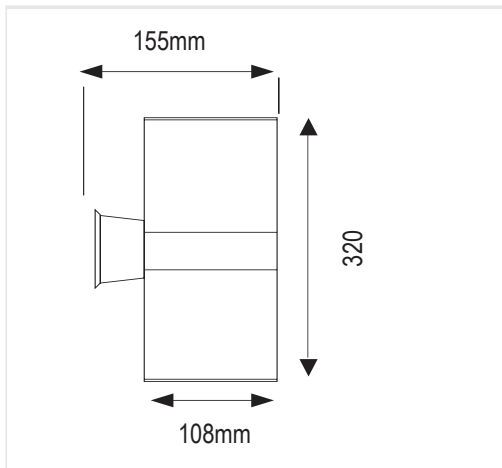

APPLICATION

DIMENSIONS

PHYSICAL CHARACTERISTICS

Installation	Wall Mounted
Depth / Height	320mm
Length	n/amm
Width / Diameter	108mm
IP - Rating	IP 65
Material Standard	Die-Cast Aluminum
Finish Custom	Electrostatic Painted
Color	Black

ELECTRICAL / PHOTOMETRIC DATA

Light Source	Cree / SMD-JK-3030
Color Rendering Index	Ra >70
Color Temperature	3000K - 4000K
Power Factor	0.95
Glare Control	UGR < 20
Diffuser	Glass
Driver Brand	Done DL-20W-C300-MPC

SPECIFICATIONS

Code	Power	Total Luminous Flux	System Efficacy
6034-SMD	2x10 W	2x750 Lm	75 Lm/W

MISCELLANEOUS SPECIFICATIONS

Energy Class	Mains Voltage	Frequency	Safety Class	Operational Temp	Rated Service Life
+A	220V – 240V	50/60 Hz	II	-20°C / + 50° C	50.000Hrs