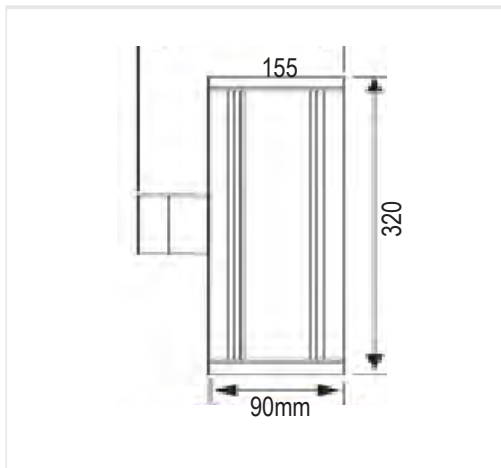

APPLICATION

DIMENSIONS

PHYSICAL CHARACTERISTICS

Installation	Wall Mounted
Depth / Height	155mm
Length	320mm
Diameter	90mm
IP - Rating	IP 54
Material Standard	Die-Cast Aluminum
Finish Custom	Electrostatic Painted
Color	Black / Grey

ELECTRICAL / PHOTOMETRIC DATA

Light Source	CREE COB
Color Rendering Index	Ra >80
Color Temperature	3000K
Power Factor	0.95
Glare Control	UGR < 20
Diffuser	Glass
Driver Brand	Done

SPECIFICATIONS

Code	Power	Total Luminous Flux	System Efficacy
6034-COB	2*6 W	2*540 Lm	90 Lm/W