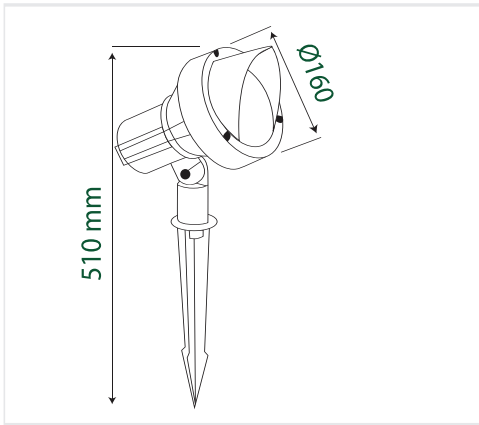

**APPLICATION**

**DIMENSIONS**

**PHYSICAL CHARACTERISTICS**

Height	510 mm
Diameter	160 mm
IP - Rating	IP 65
Material Standard	Die-Cast Aluminum
Finish Custom	Electrostatic Painted
Color	Black(default),Grey

**ELECTRICAL / PHOTOMETRIC DATA**

Light Source	LED Lamp
Lamp Brand	Canyon
Power	9/12/15W
Color Rendering Index	Ra>80
Color Temperature	3000K-6500K
Diffuser	Glass
Power Factor	>0.95

**SPECIFICATIONS**

Code	Power	Lamp Luminous Flux	Lamp Efficacy
5001-25-G2	9 W	900Lm	100 Lm/w
	12 W	1150Lm	
	15 W	1512 Lm	