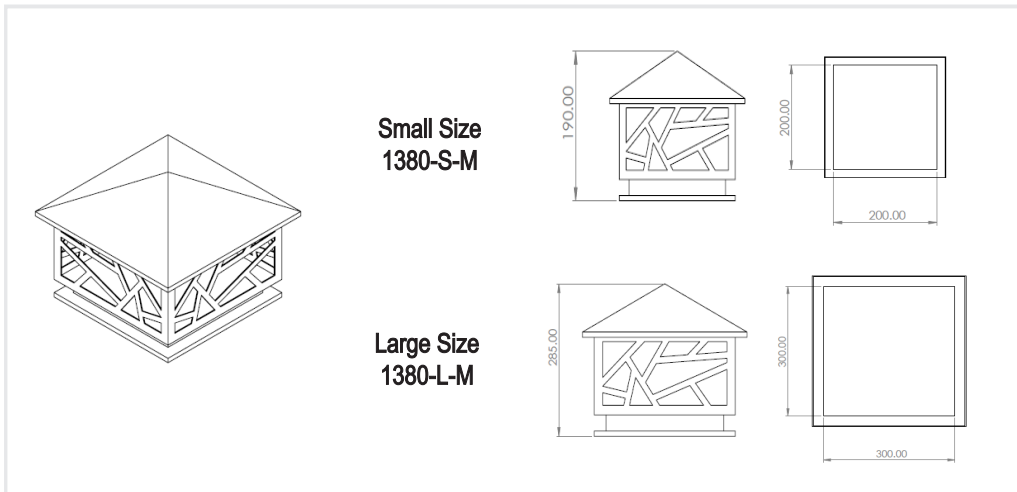

APPLICATION

DIMENSIONS

PHYSICAL CHARACTERISTICS

Installation	Wall mounted
Height	190 - 285 mm
Length	200 - 300 mm
Width	200 - 300 mm
IP - Rating	IP54
Material	Metal
Standard Finish	Electrostatic Painted
Custom Colour	Black

ELECTRICAL / PHOTOMETRIC DATA

Light Source	LED Lamp
Lamp Brand	CANYON - E27
Wattage	9 W / 12 W / 15 W
Colour Rendering Index	Ra >80
Diffuser	Glass
Power Factor	>0.95

SPECIFICATIONS

Code	Dimensions	Power	Lamp Luminous Flux	Lamp Efficacy
1380-S-M	200*200*190 mm	9 W	900 LM	100 Lm/w
1380-L-M	300*300*285 mm	12 W	1100 LM	
		15 W	1521 LM	